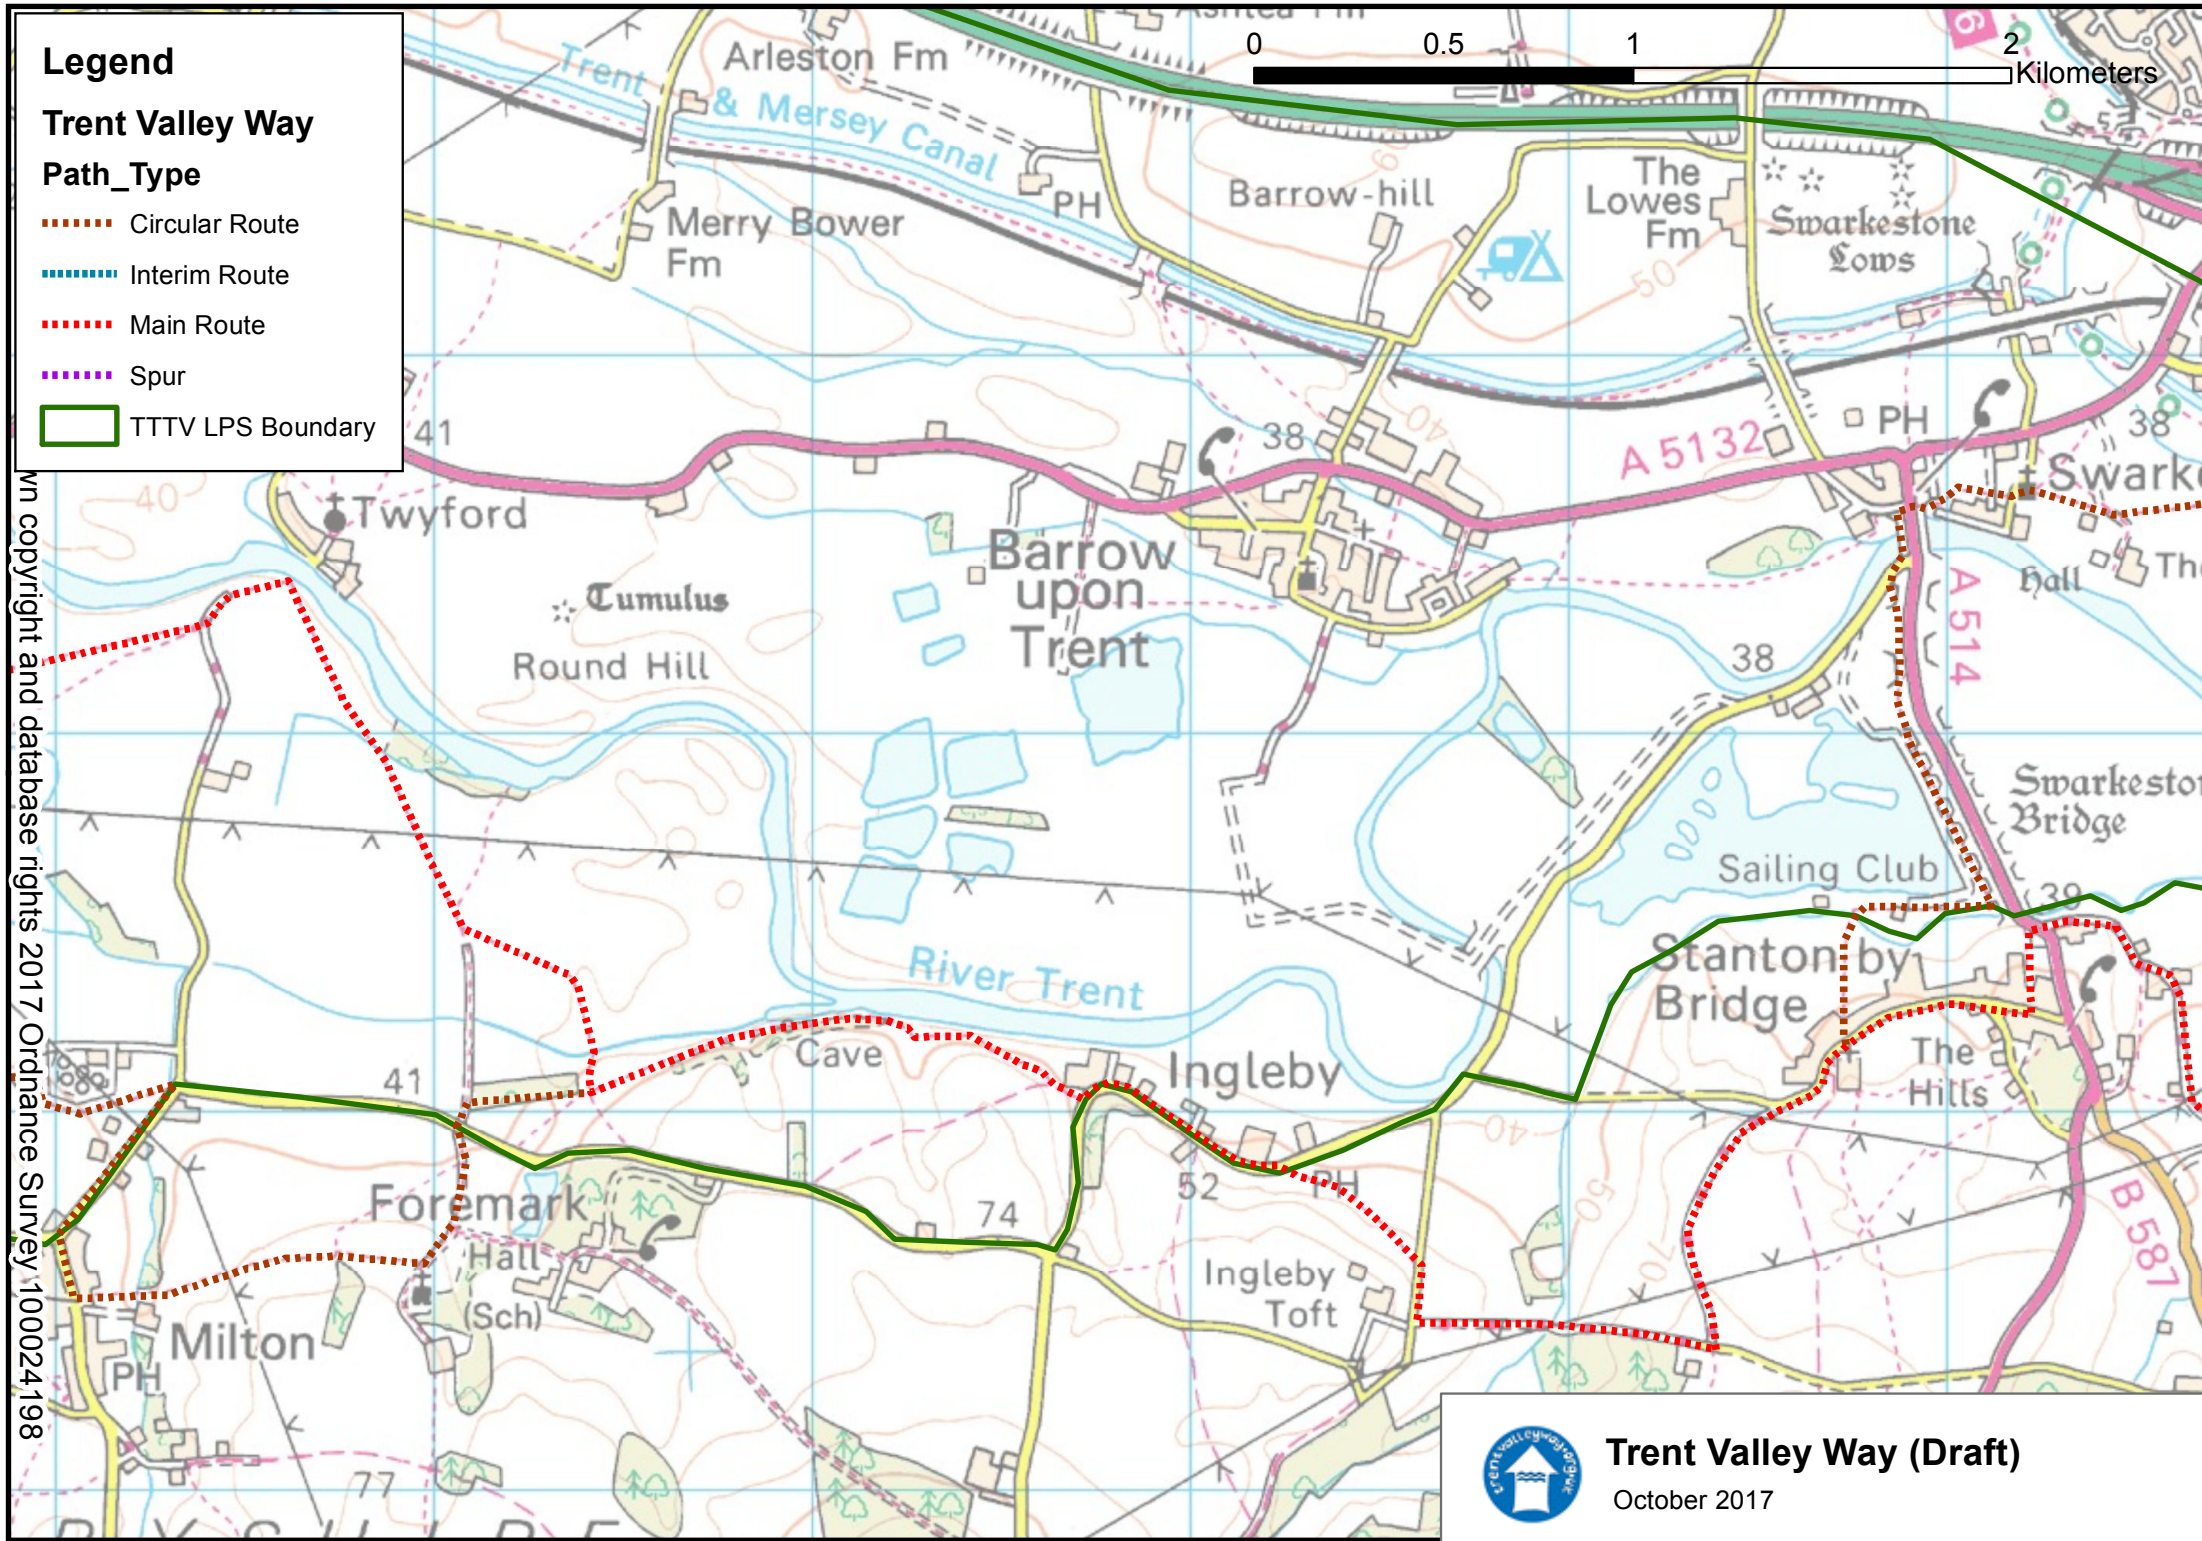

Legend

Trent Valley Way

Path_Type

-  Circular Route
-  Interim Route
-  Main Route
-  Spur
-  TTTV LPS Boundary

Copyright and database rights 2017 Ordnance Survey 100024198

Trent Valley Way (Draft)

October 2017